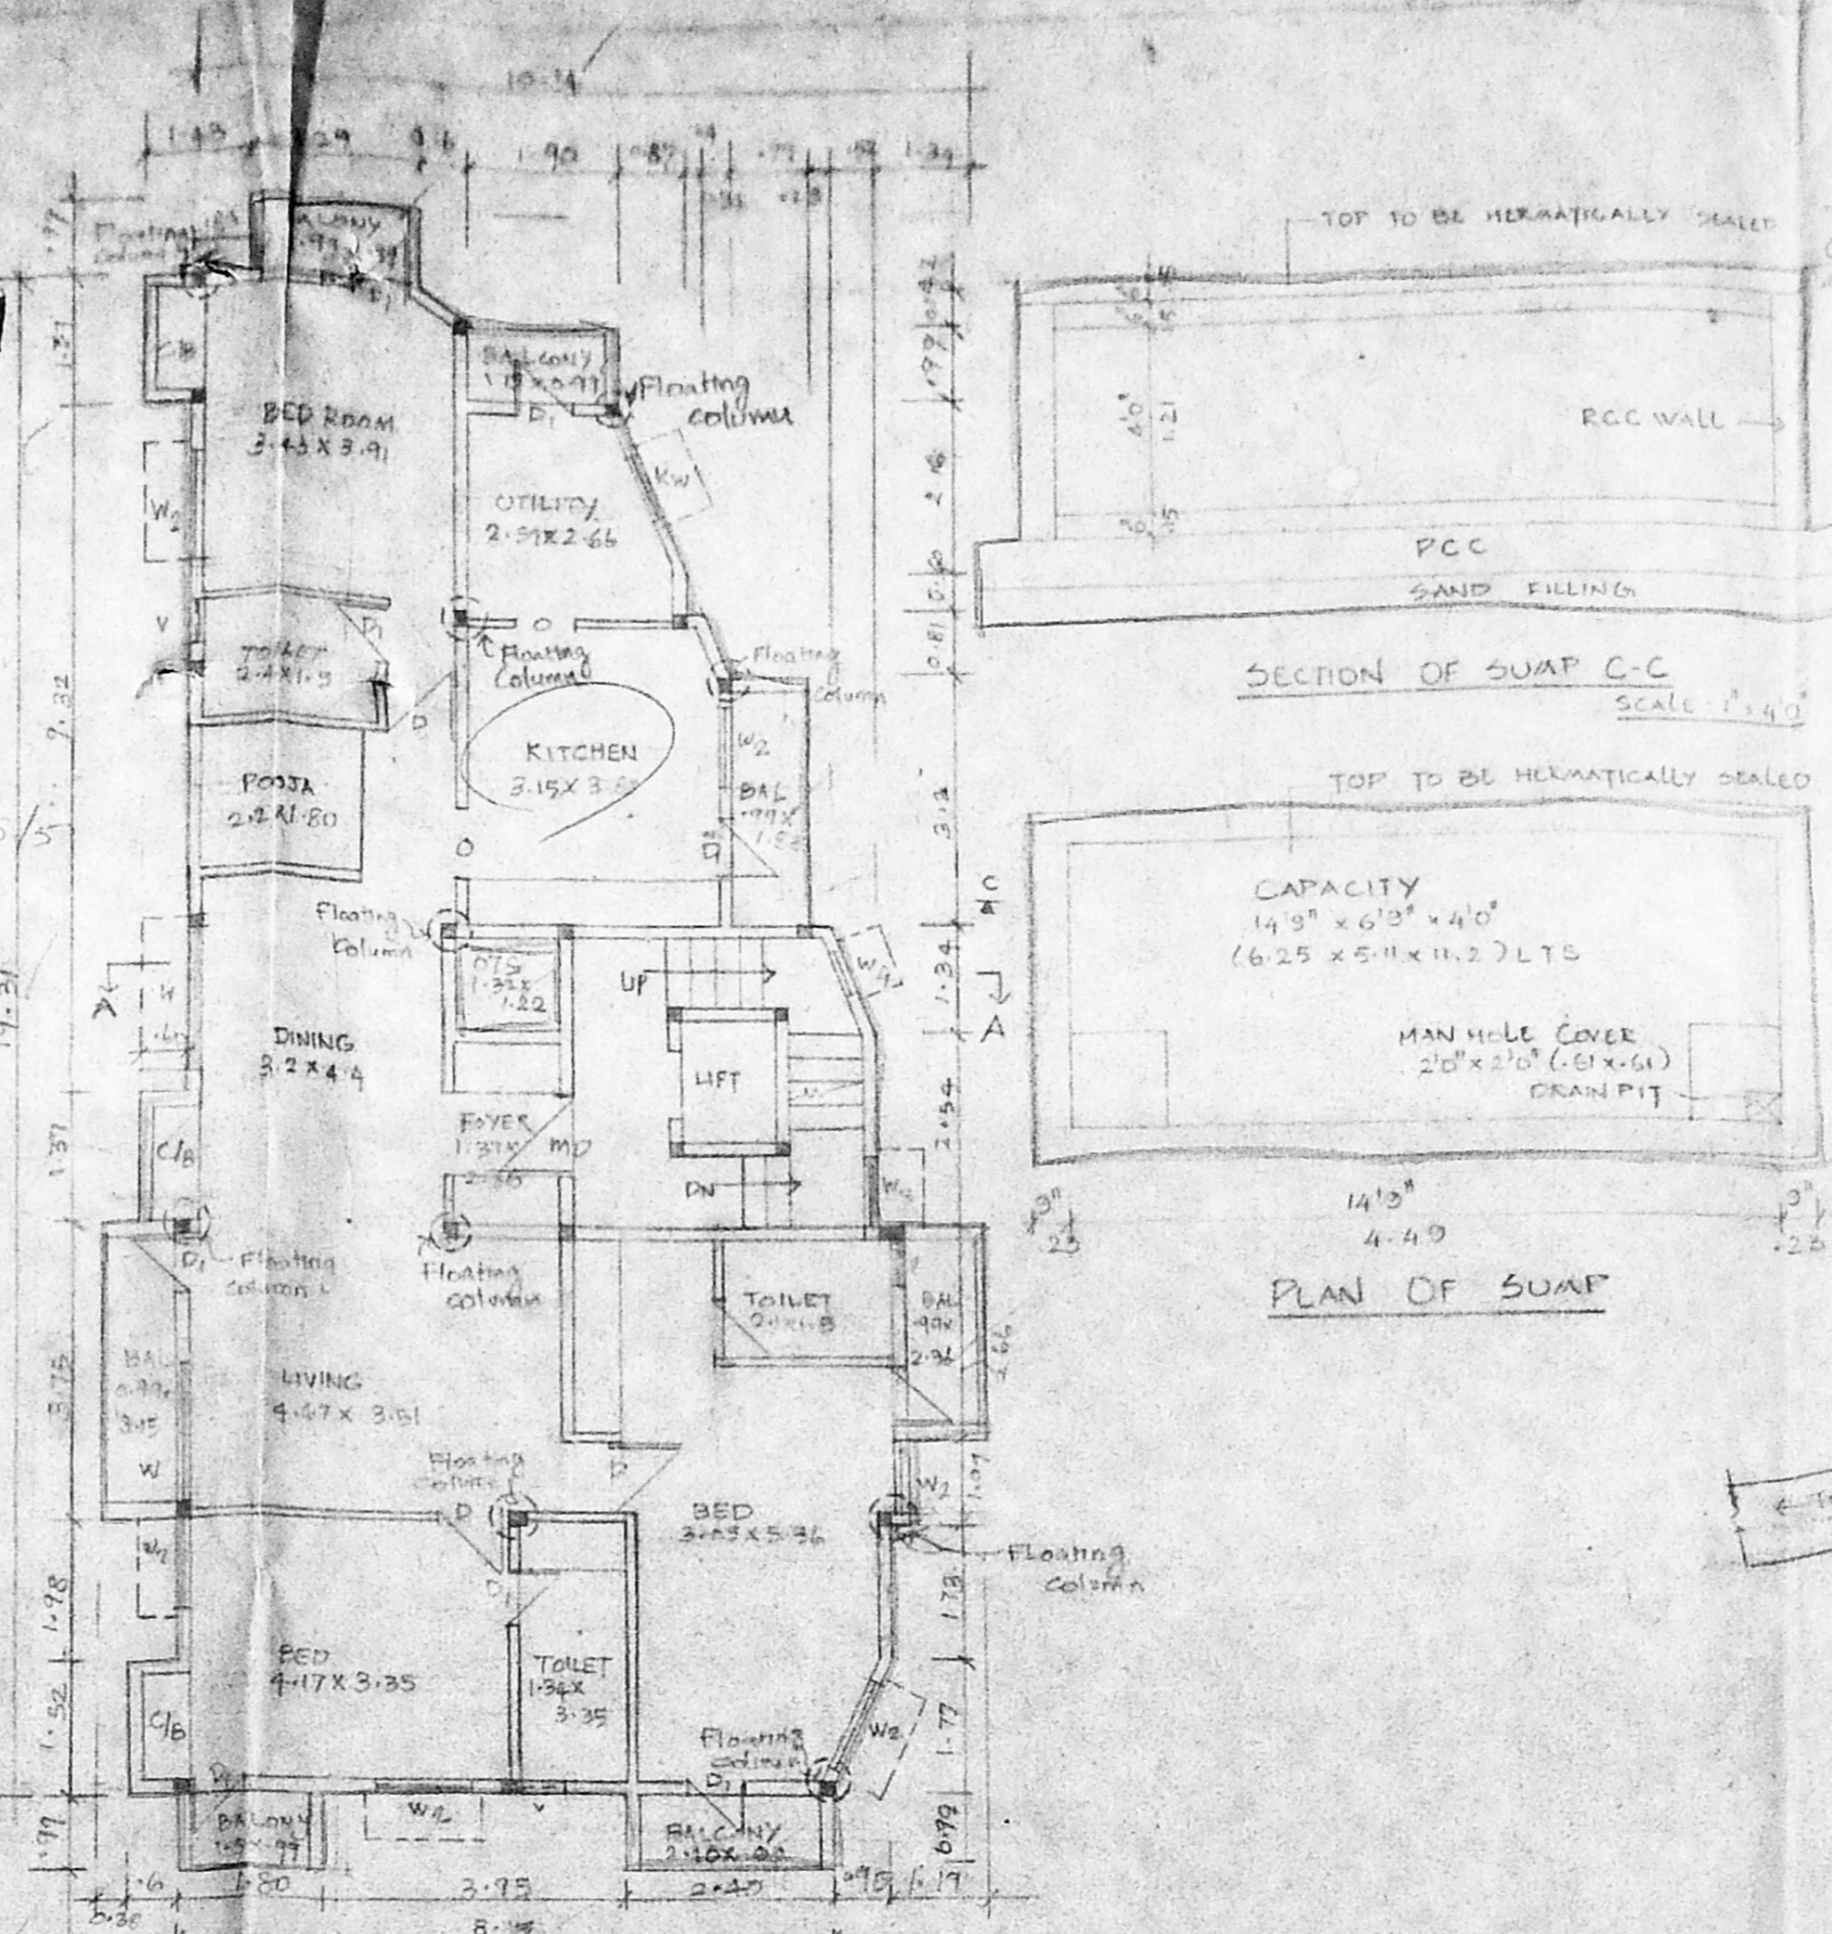

FIRST FLOOR PLAN