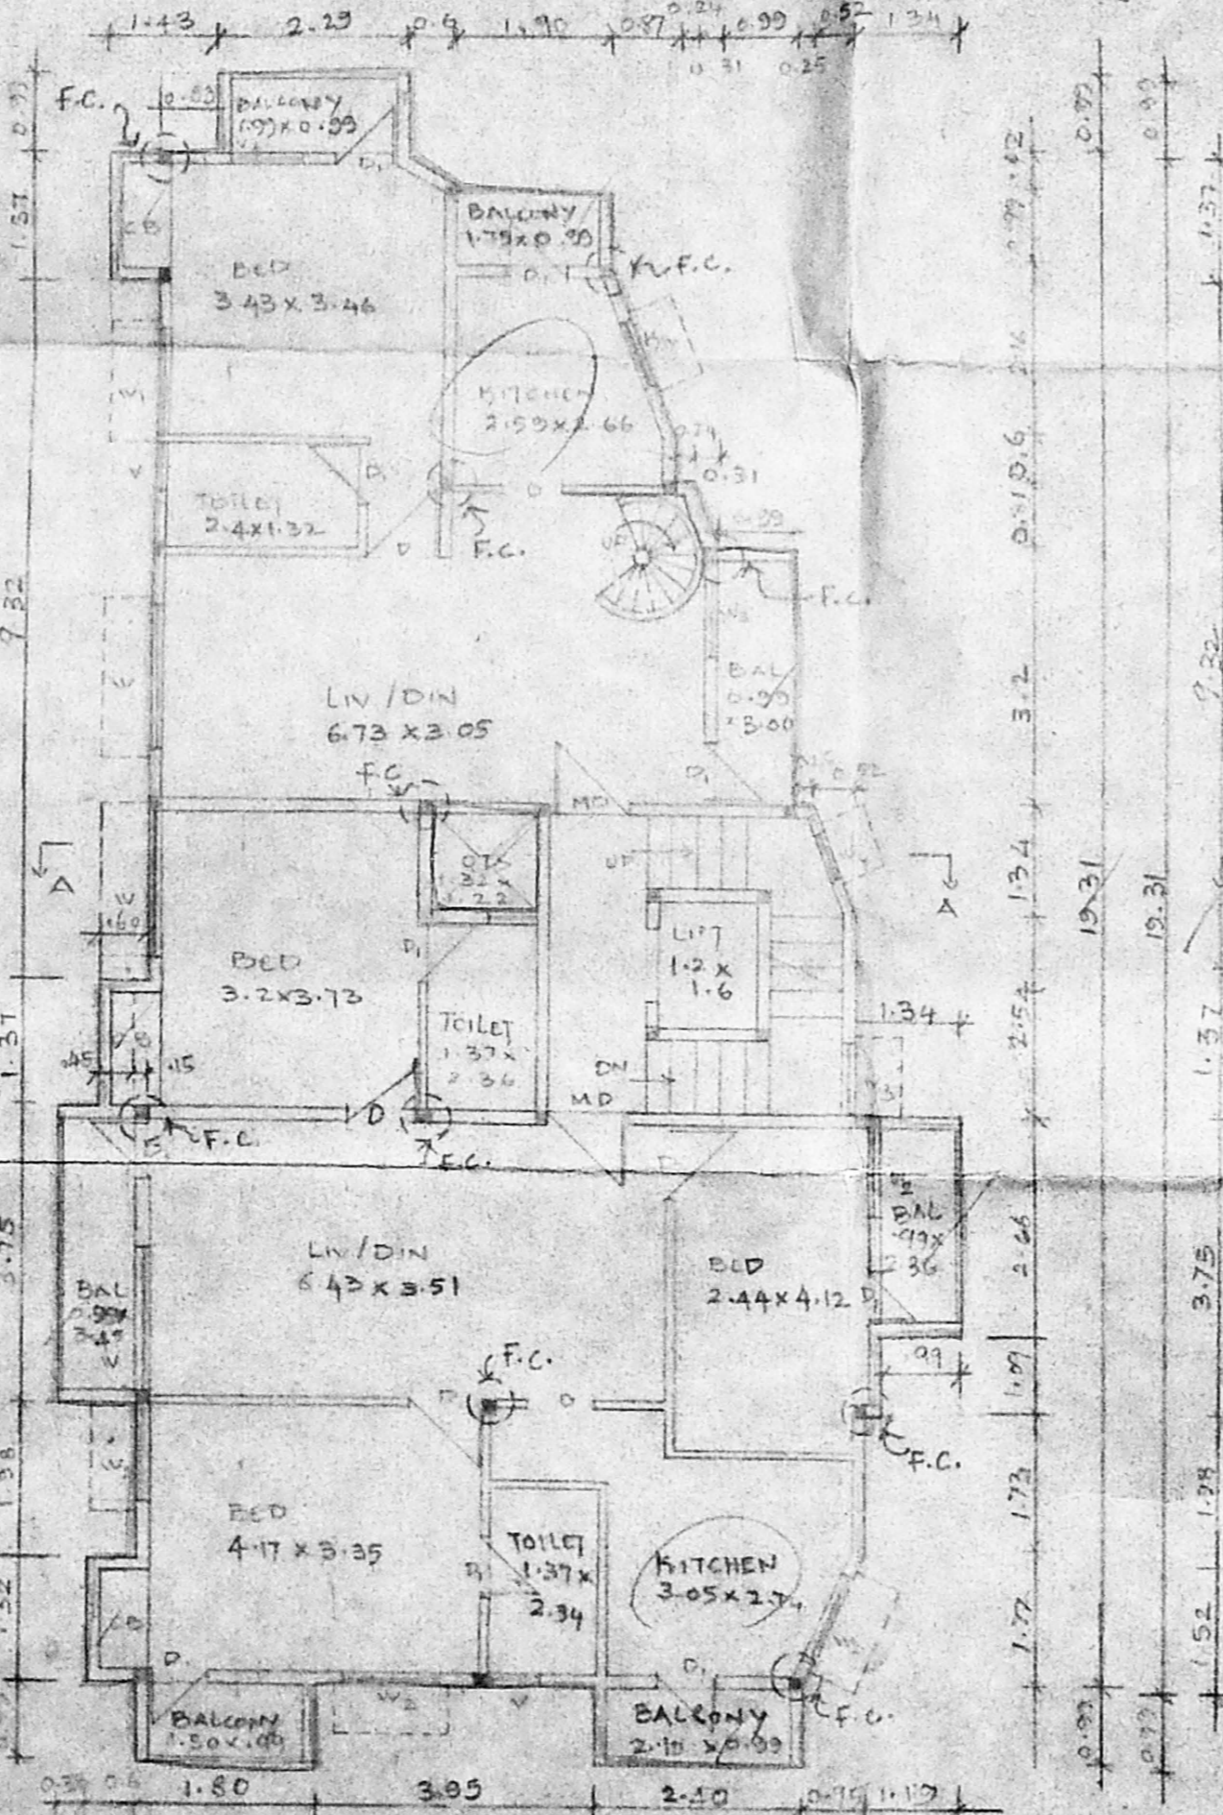

THIRD FLOOR PLAN