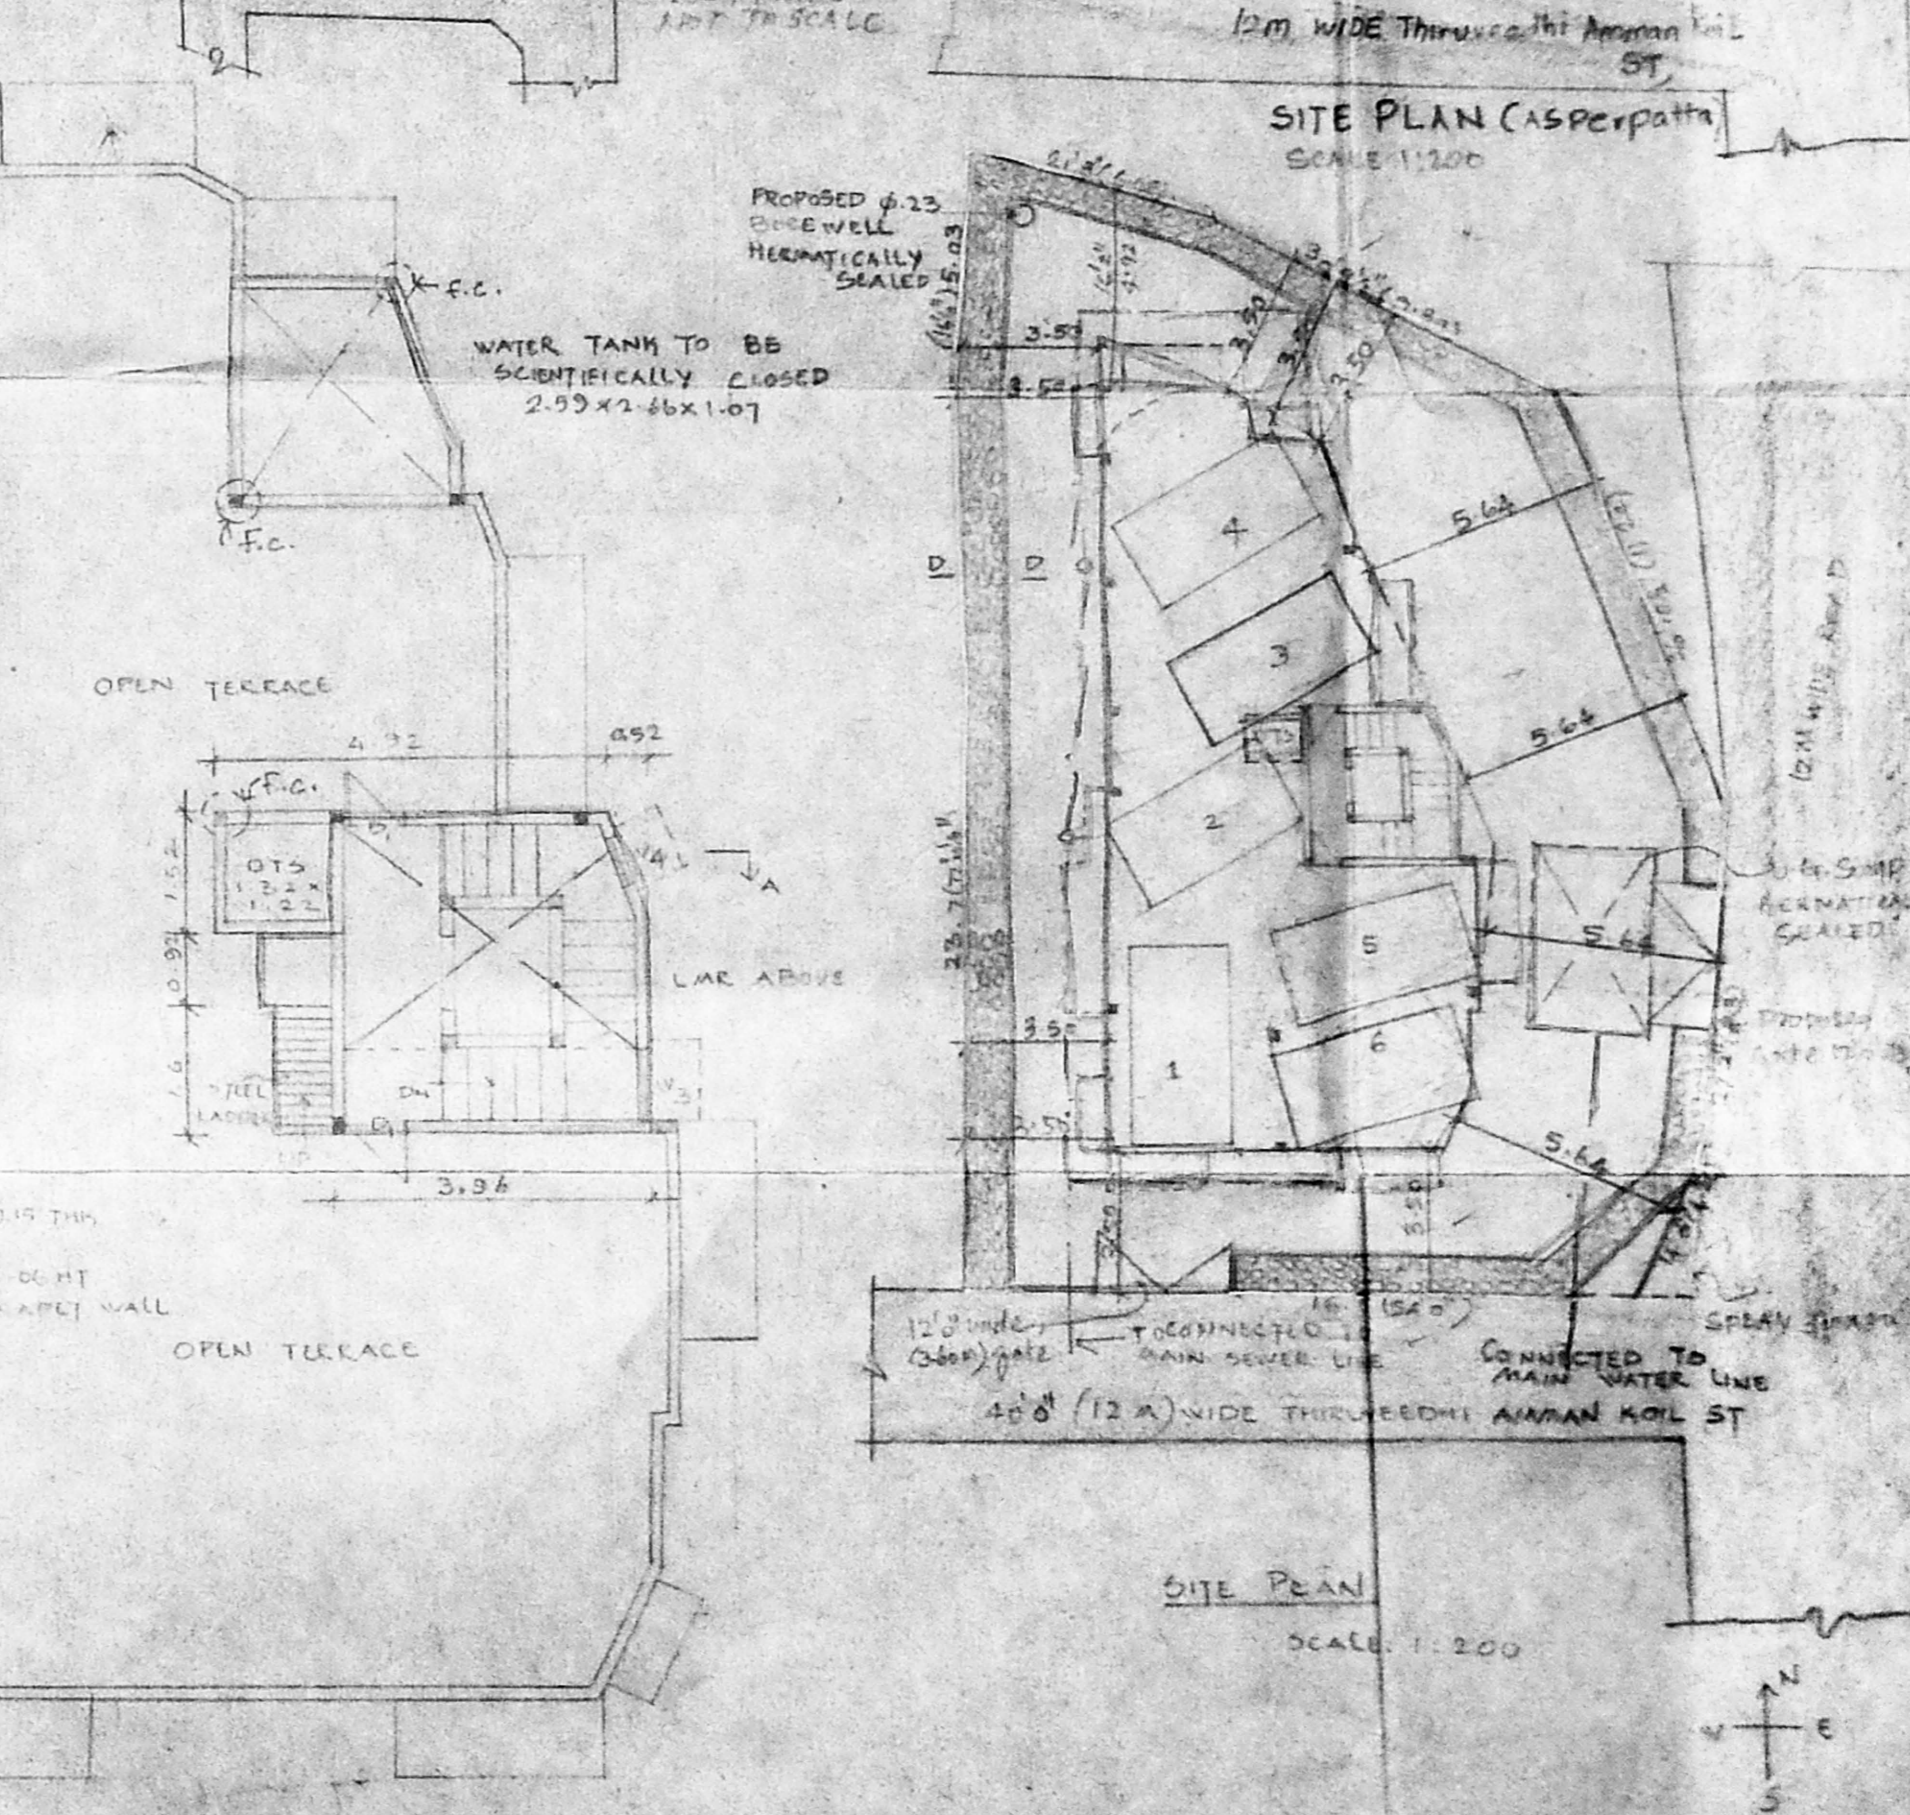

TERRACE FLOOR PLAN

SCHEDULE OF JOINERY

DESCRIPTION	QUANTITY	UNIT
MAIN DOOR	1	NO.
DOOR	1	NO.
DOOR	1	NO.
WINDOW	1	NO.
WINDOW	1	NO.
WINDOW	1	NO.
WINDOW	1	NO.
WINDOW	1	NO.
KITCHEN WINDOW	1	NO.
VENTILATOR	1	NO.
OPENING	1	NO.
PLATING COLUMN	1	NO.

AP.

AREA STATEMENT

LAND AREA	58.77	58.77
F.S. I	15	7440
F.S. II	ACHIEVED 14.18%	
PLOT COVERAGE	= 30%	
CAR PARKING	6 NOS	6 NOS
FIRST FLOOR AREA	165.62	2 NOS CAR PARKING
SECOND FLOOR	165.20	1 NO
THIRD FLOOR	165.20	1 NO
FOURTH FLOOR	165.20	1 NO
GROUND FLOOR	165.20	1 NO
GROUND FLOOR PARKING AREA	132.42	58.77