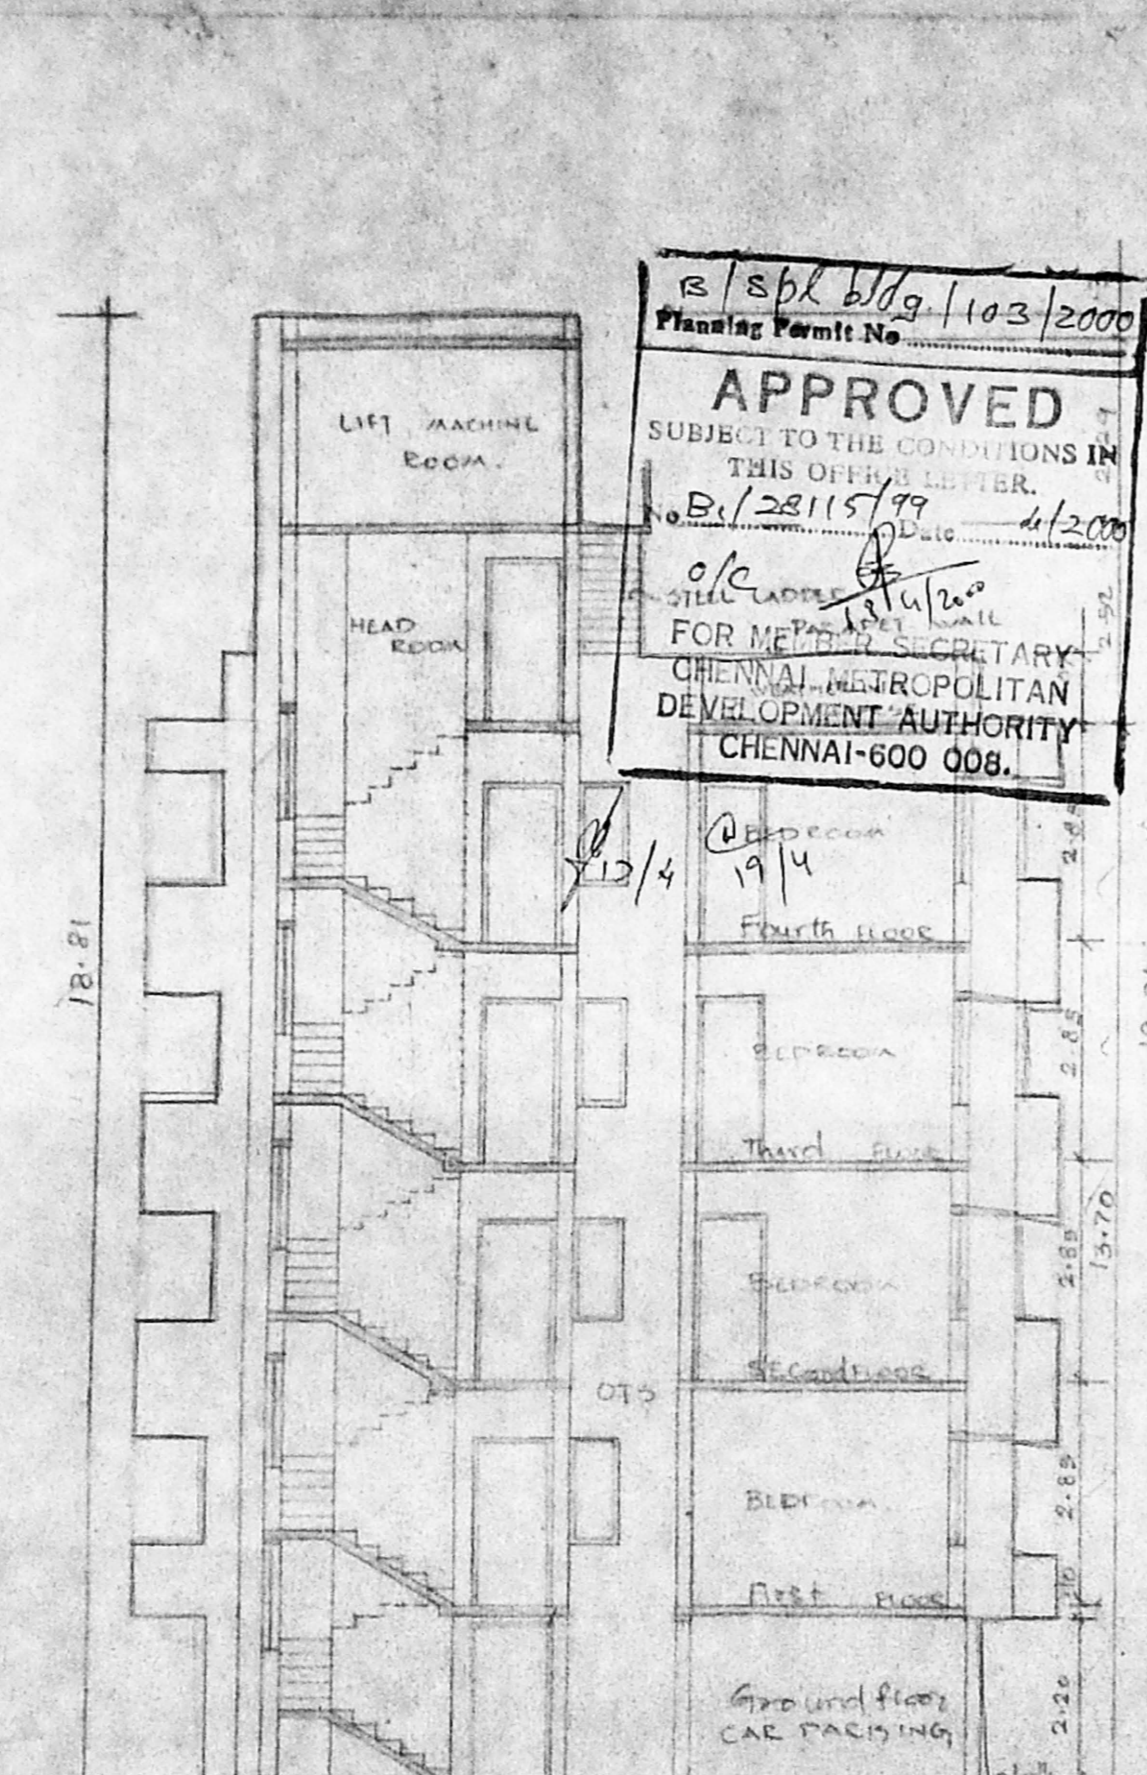

SECTION A-A

13/SBK/6/9/103/2000
Planning Permit No.
APPROVED
SUBJECT TO THE CONDITIONS IN
THIS OFFICE LETTER.
Dt: 28/11/2009
4/2009
o/c
CHIEF EXECUTIVE OFFICER
CHENNAI METROPOLITAN
DEVELOPMENT AUTHORITY
CHENNAI-600 008.