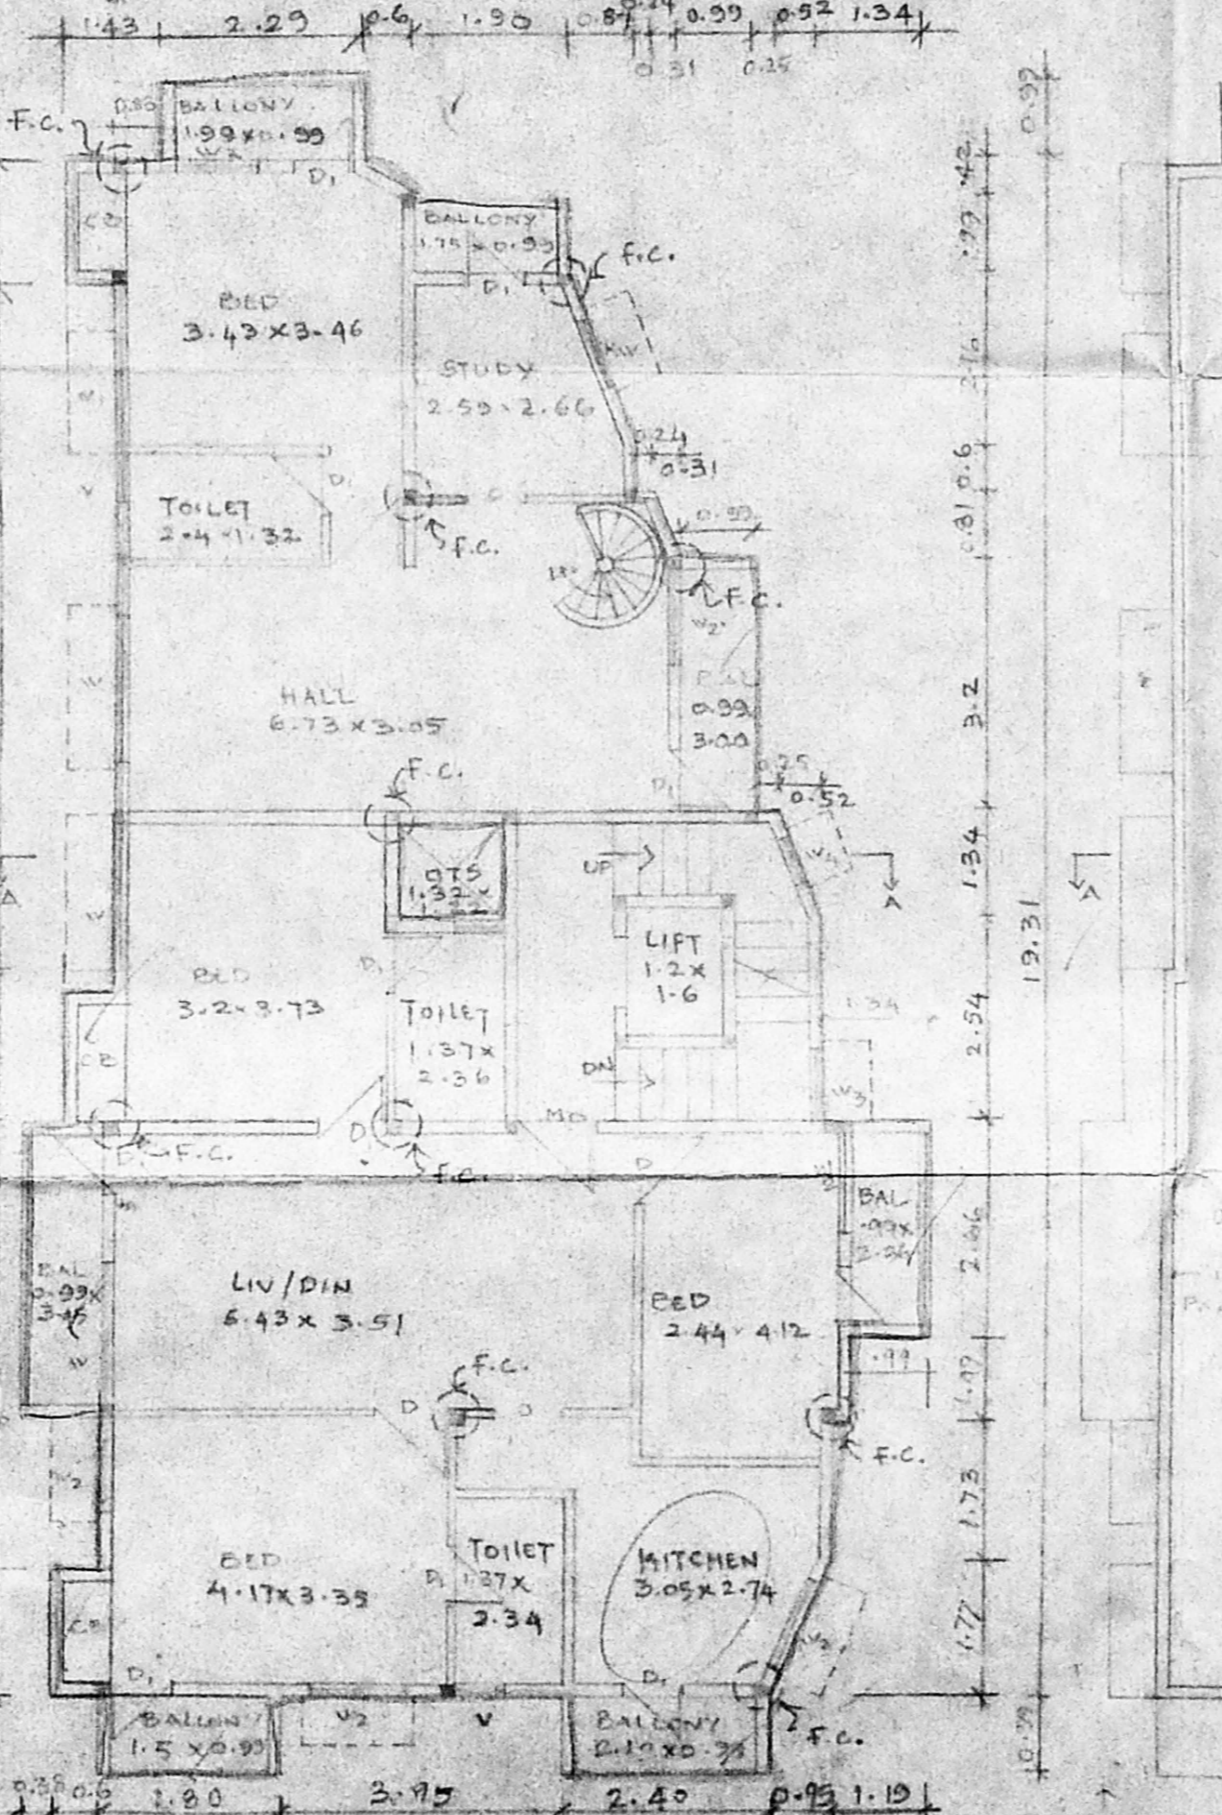

FOURTH FLOOR PLAN