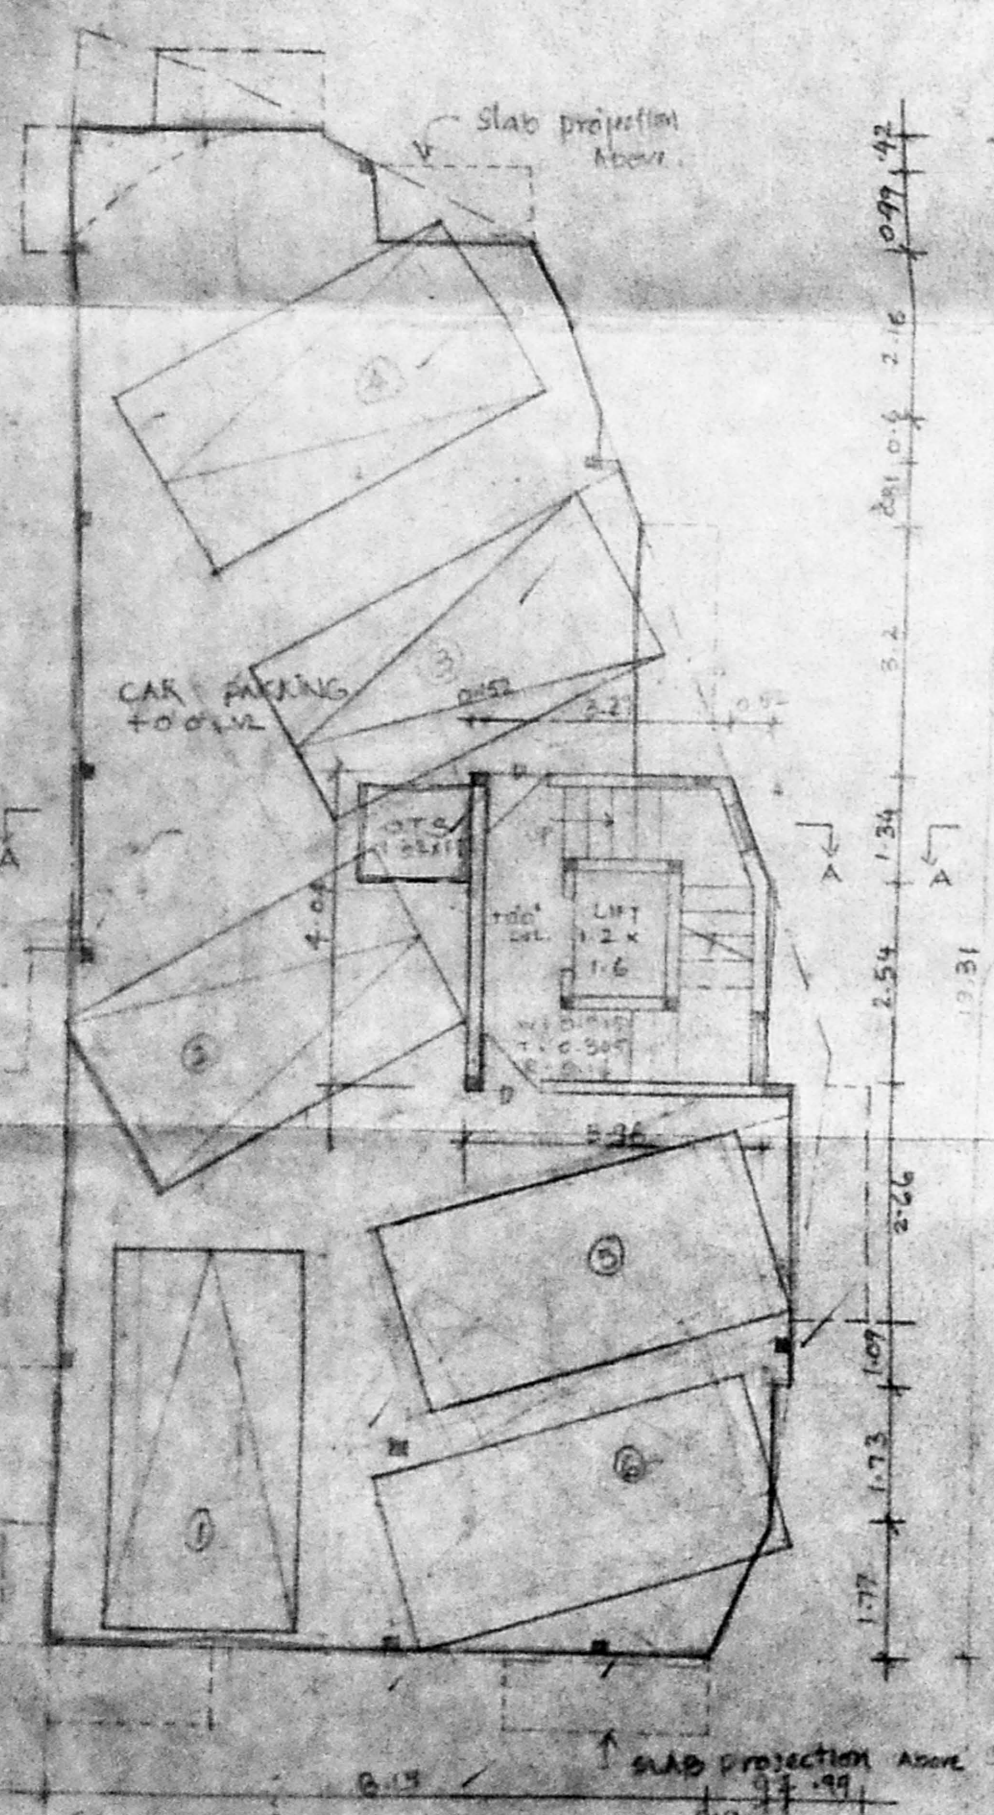

GROUND FLOOR PLAN