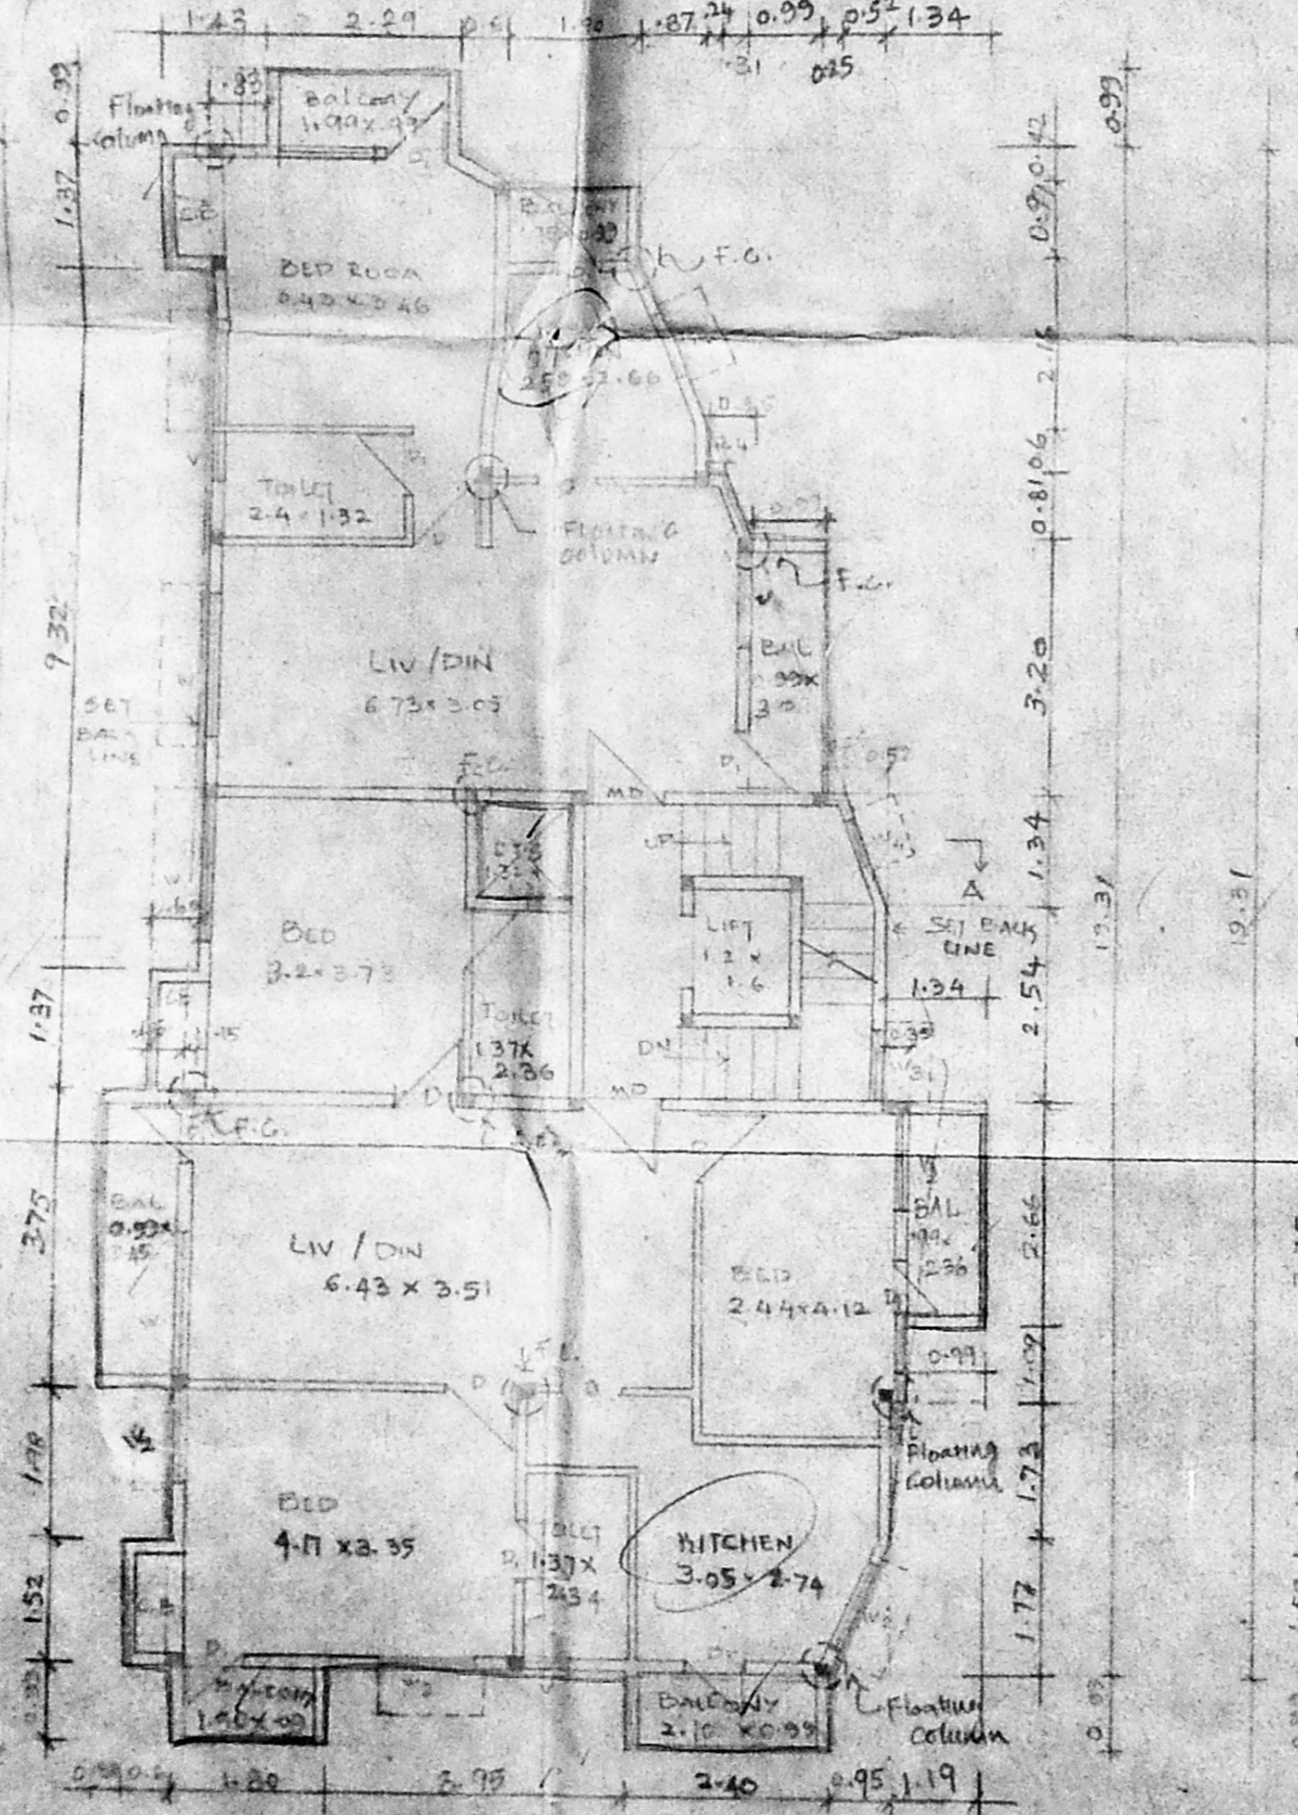

SECOND FLOOR PLAN