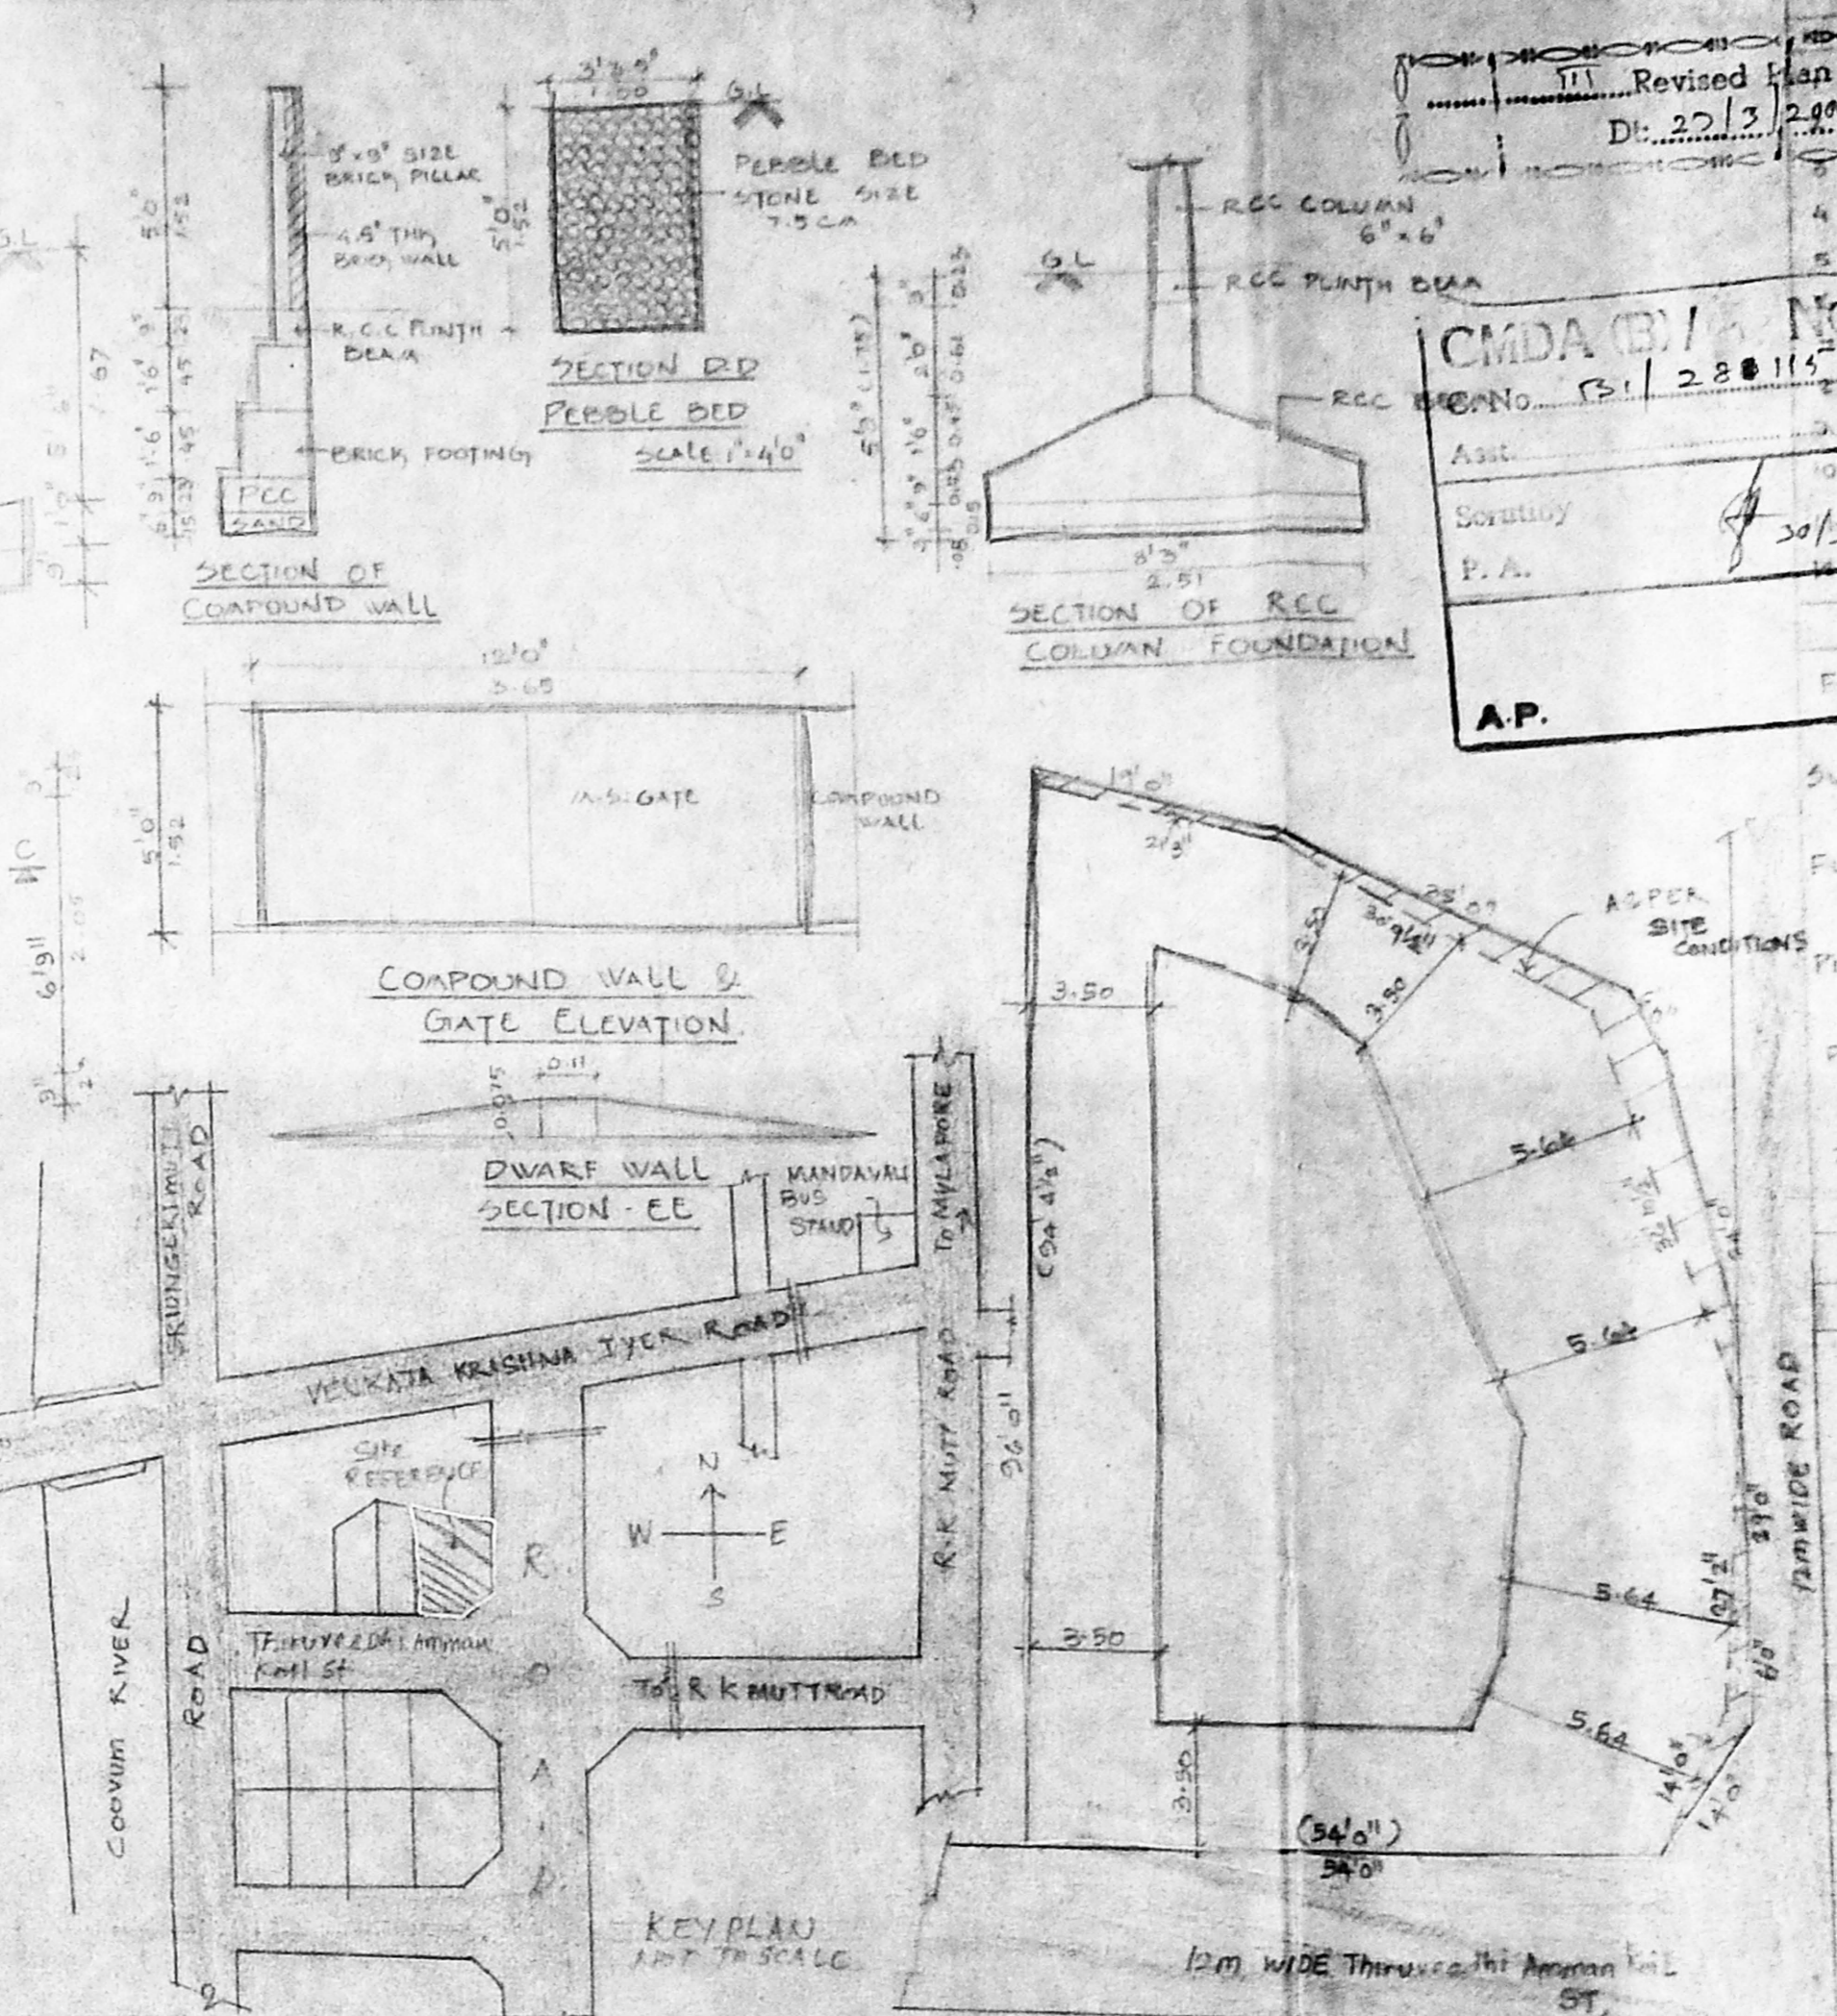

SITE PLAN (Casperpatta)